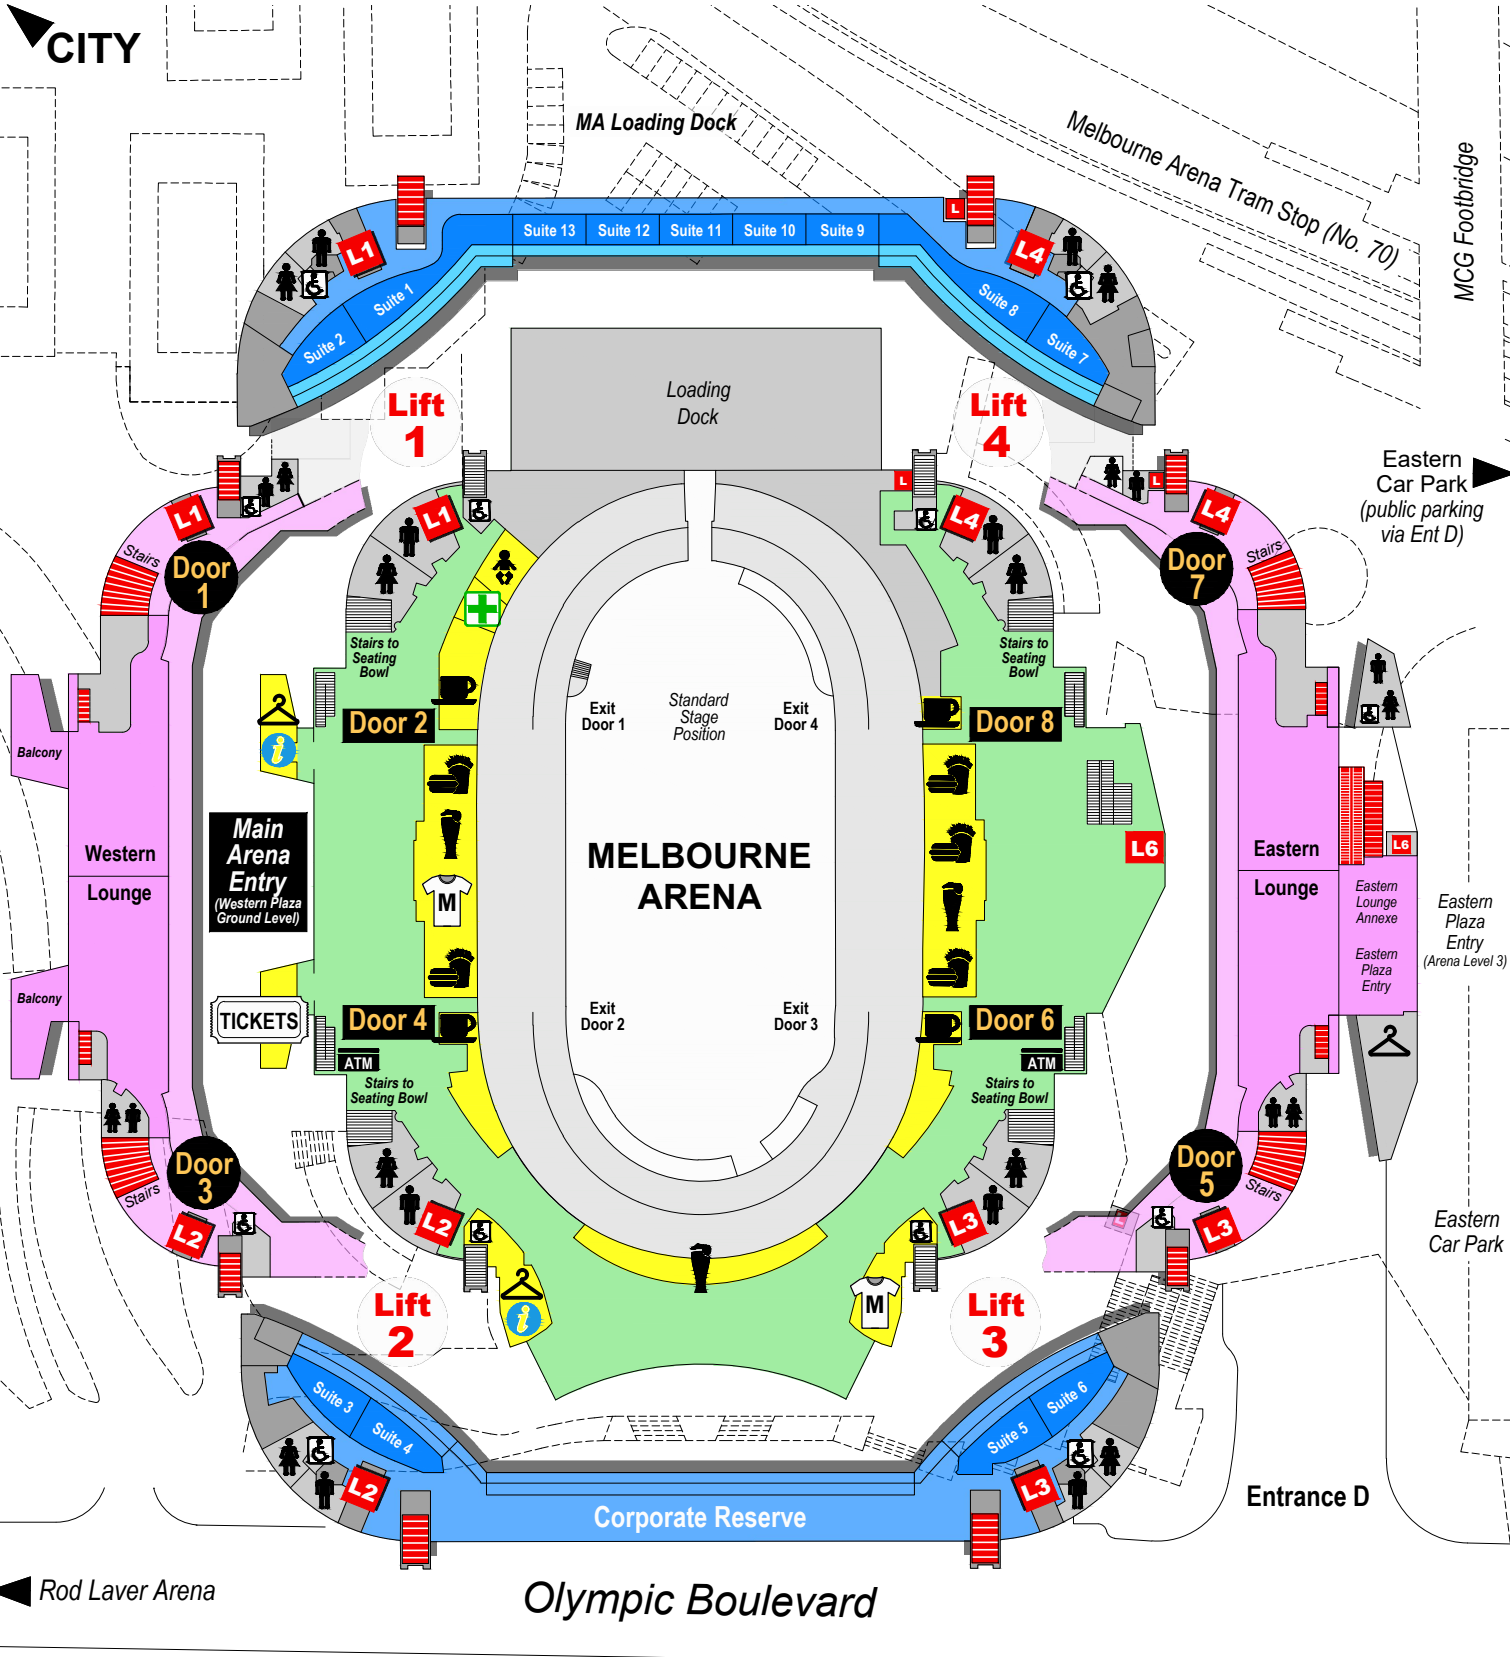

# Melbourne Arena

## Ground, Arena & Suite Levels

### KEY:

- |  |                                    |  |              |  |             |
|--|------------------------------------|--|--------------|--|-------------|
|  | Ground Level 2<br>(Ground Outlets) |  | Food Outlets |  | Merchandise |
|  | Arena Level 3                      |  | Bar/ Coffee  |  | Cloaking    |
|  | Suites Level 4                     |  | Toilets      |  | Information |
|  |                                    |  | Parents Room |  | First Aid   |

### MA Arena Doors

- |                 |             |
|-----------------|-------------|
| Ground Level 2: | 2, 4, 6 & 8 |
| Arena Level 3:  | 1, 3, 5 & 7 |

Lifts (1 - 4)

Richmond Train Station  
AAMI Park  
Punt Road